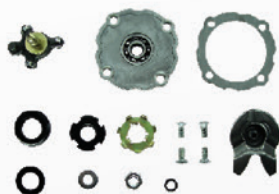

ZV043

KIT DE ACCESORIOS EMBRAGUE
SMASH-BIT